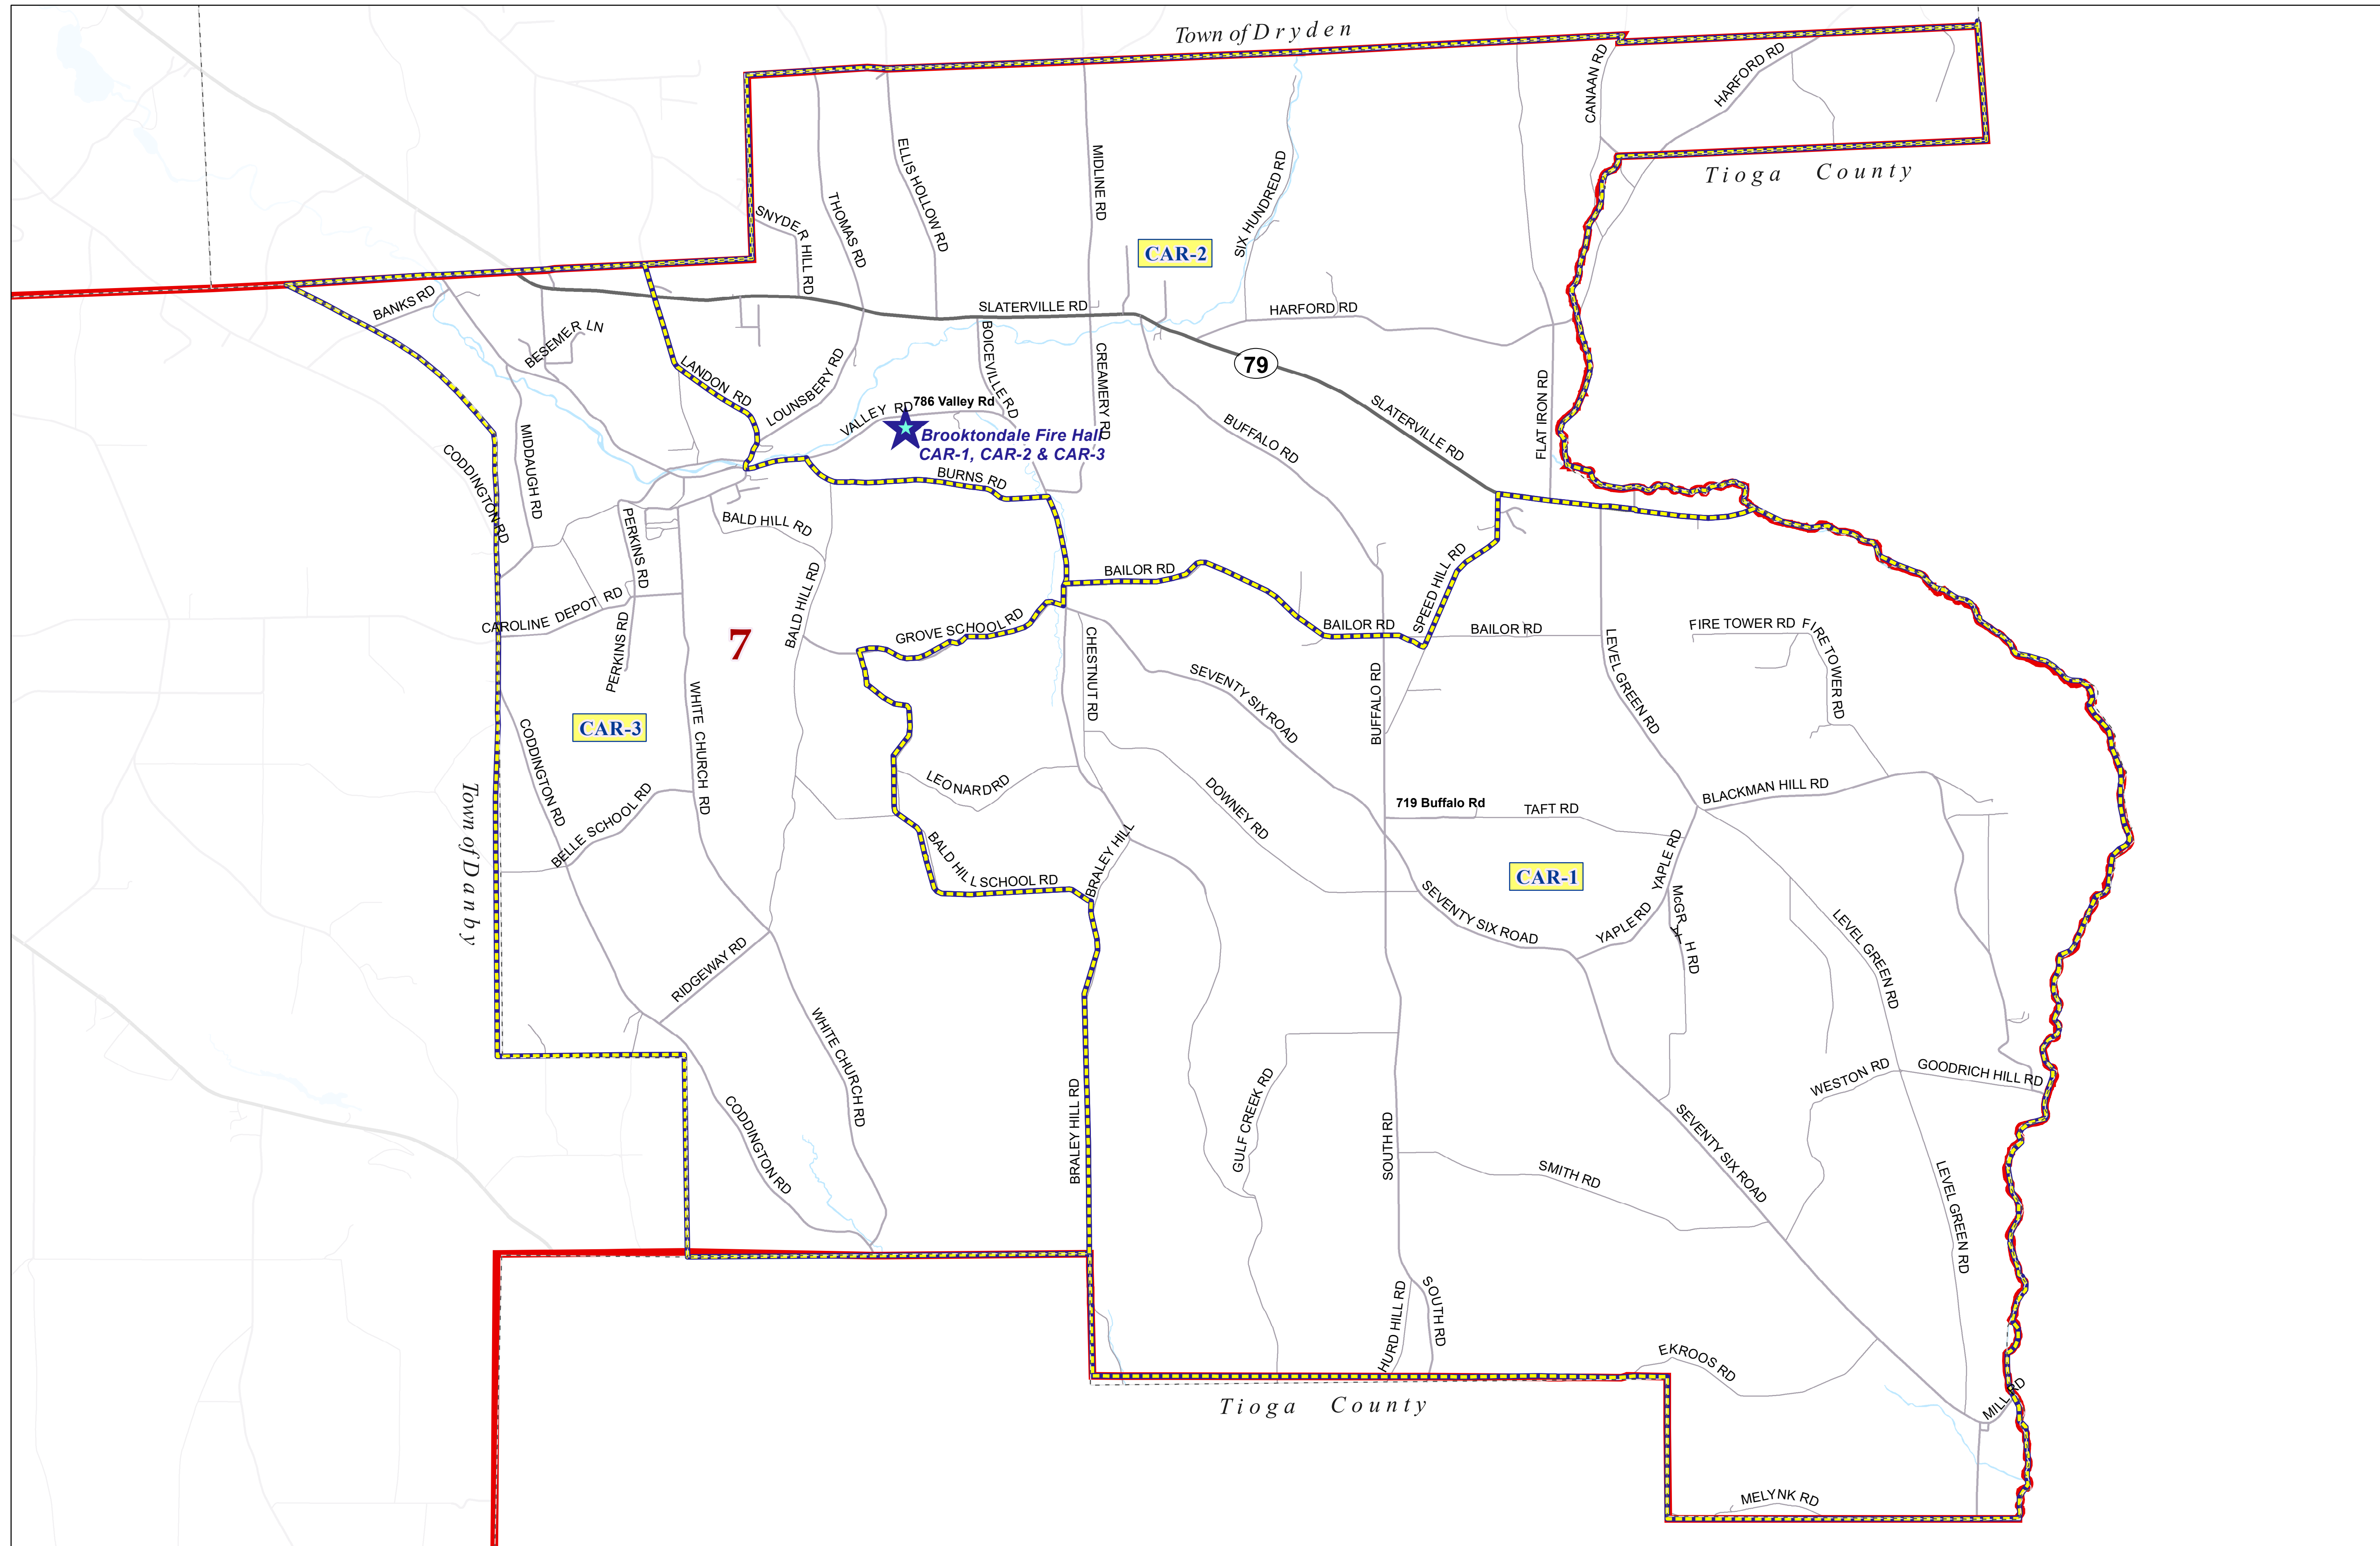

# Tompkins County

# Town of Caroline Election Districts

NY State Plane, Central  
GRS 80 Datum

Data Sources:  
Tompkins County GIS  
Digital Planimetric Series  
U.S. Census Bureau  
Tompkins County 2012  
Reapportionment Plan -  
Local Law 3

Caroline2024.mxd  
S. Borovska  
03/13/2024

## Legend

- Polling Places
- Election District Boundaries
- Election District Name
- Leg. District Boundaries
- Legislative District Name
- Municipal Boundaries
- Water

Tompkins County is in  
District 23 for US House of  
Representatives  
District 125 for NY State  
Assembly  
District 52 for NY State  
Senate