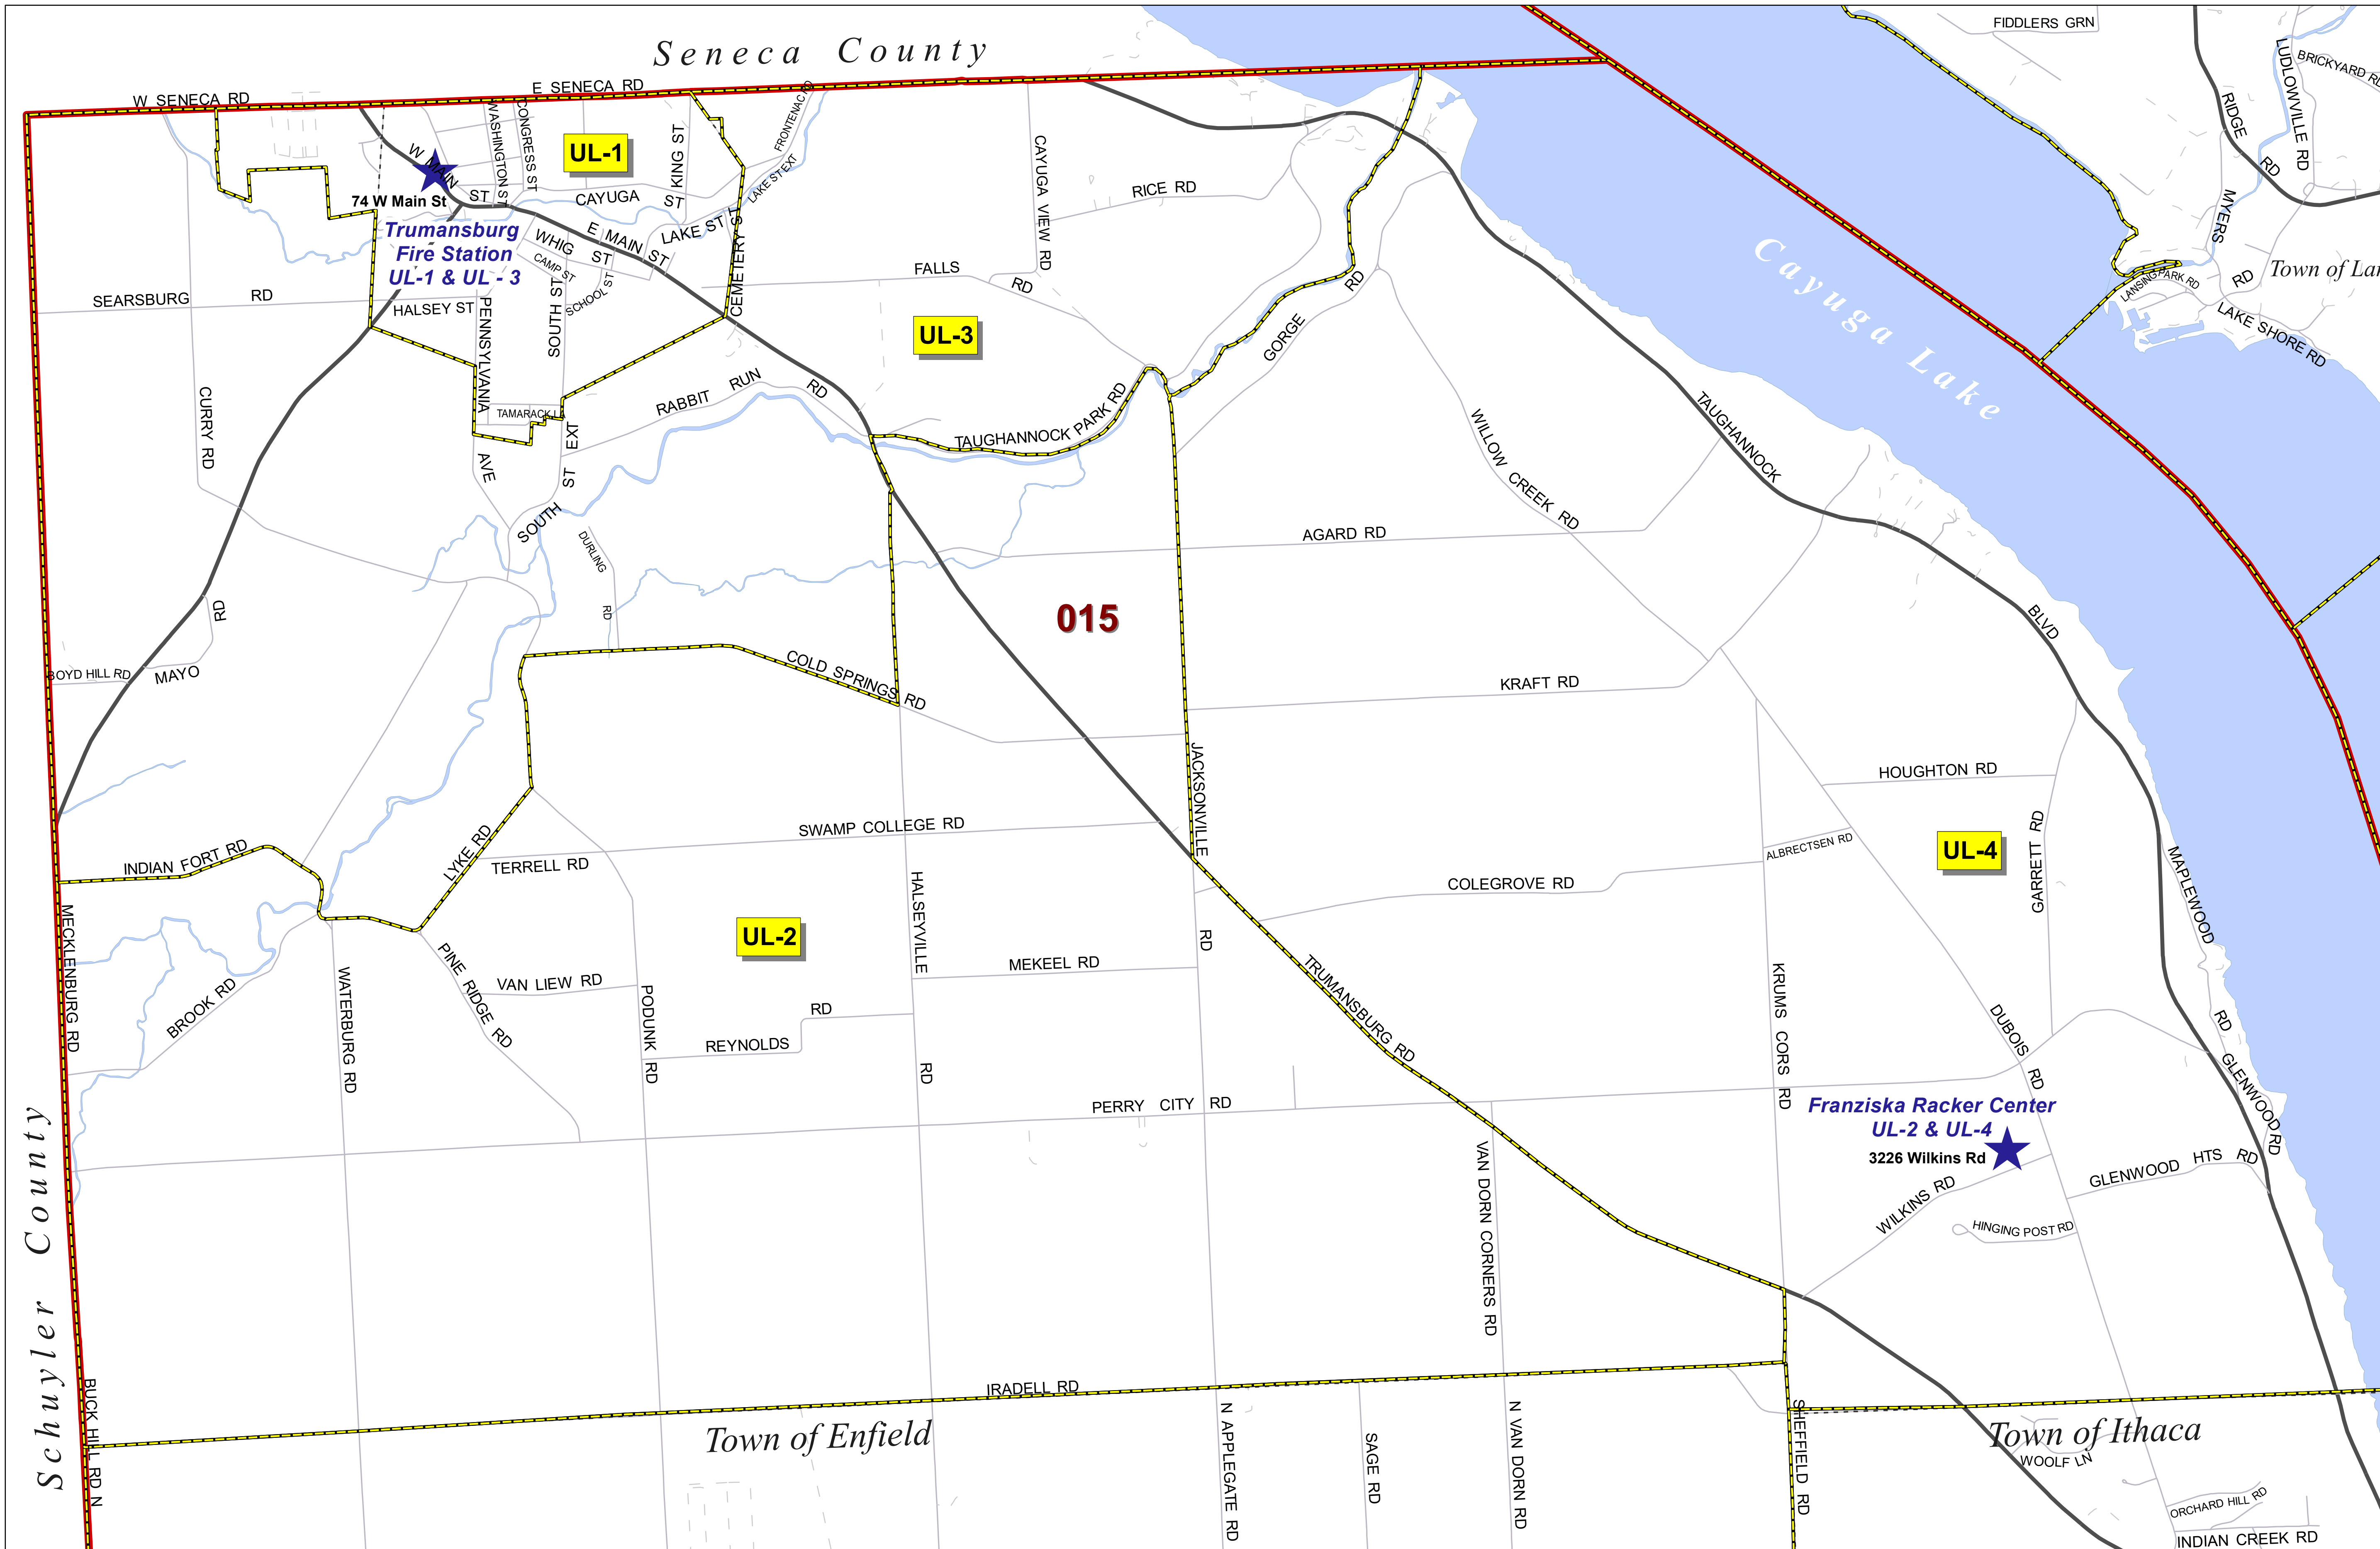

Tompkins County

Town of Ulysses Election Districts

NY State Plane, Central
GRS 80 Datum

Data Sources:
Tompkins County GIS
Digital Planimetric Series
U.S. Census Bureau
Tompkins County 2012
Reapportionment Plan -
Local Law 3

Ulysses24.mxd
3/11/2024

Legend

★ Polling Places

— Election District Boundaries

UL-2 Election District Name

— County Legislative District Boundaries

015 County Legislative District Name

— Municipal Boundaries

Water

Note: Variations of Geographic positions between municipal and election/legislative district lines are the result of varying data production scales from original data sources.

1:18,000